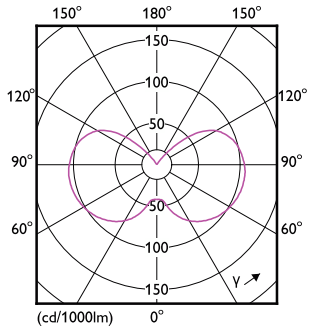

CorePro LEDcapsule LV

Valonjakotiedot

Light Distribution Diagram - CorePro LEDcapsuleLV 1-10W G4 827micro