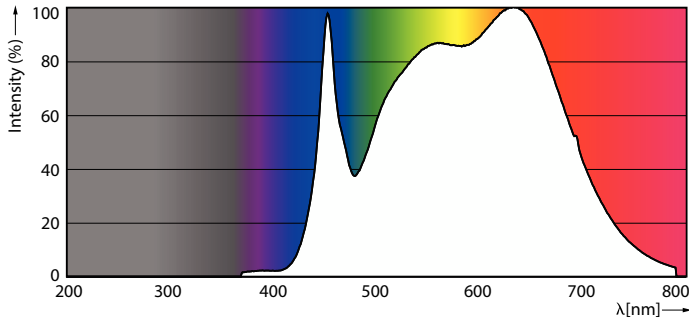

Valonjakotiedot

Light Distribution Diagram - MAS ExpertColor 14.8-75W 940 AR111 45D

Accent Lighting Spots - MAS ExpertColor 14.8-75W 940 AR111 45D

MASTER LEDspot ExpertColor AR111

Valonjakotiedot

Spectral Power Distribution Colour - MAS ExpertColor 14.8-75W 940 AR111 45D