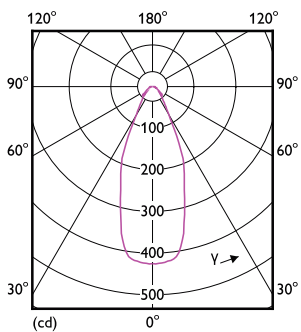

Valonjakotiedot

Light Distribution Diagram - MAS ExpertColor 14.8-75W 940 AR111 45D

Accent Lighting Spots - MAS ExpertColor 14.8-75W 940 AR111 45D

MASTER LEDspot ExpertColor AR111

Valonjakotiedot

Spectral Power Distribution Colour - MAS ExpertColor 14.8-75W 940 AR111 45D