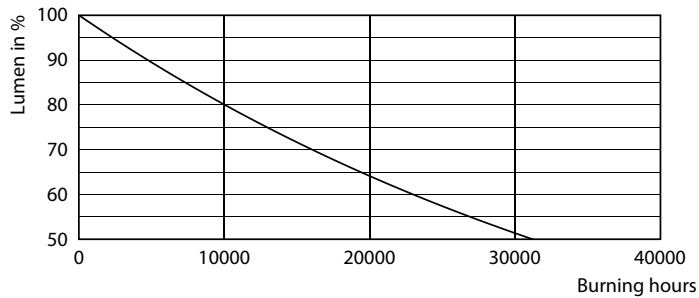

CorePro GLASS LED -kynttilälamput ja muut lamput lasikuvulla

Valonjakotiedot

General uniform lighting - CorePro LEDCandle ND6.5-60W B35E14827CLG

Käyttöikä

Lumen Maintenance Diagram - CorePro LEDCandle ND6.5-60W B35E14827CLG