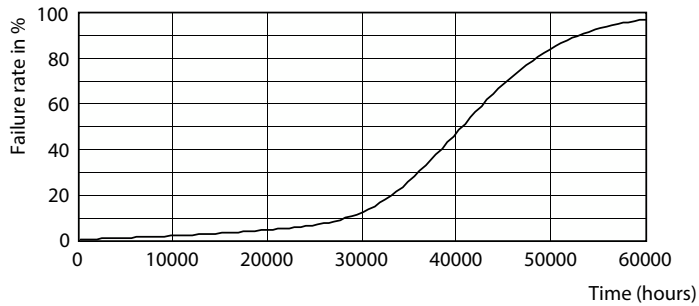

Käyttöikä

Life Expectancy Diagram - MAS LED ExpertColor 6.7-35W MR16 927 36D