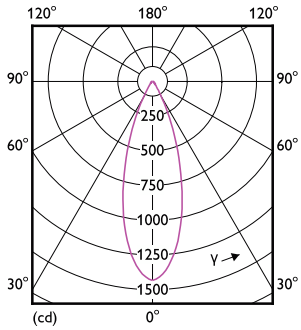

MASTER LEDspot ExpertColor LV

Valonjakotiedot

Light Distribution Diagram - MAS LED ExpertColor 7.5-43W MR16 940 36D