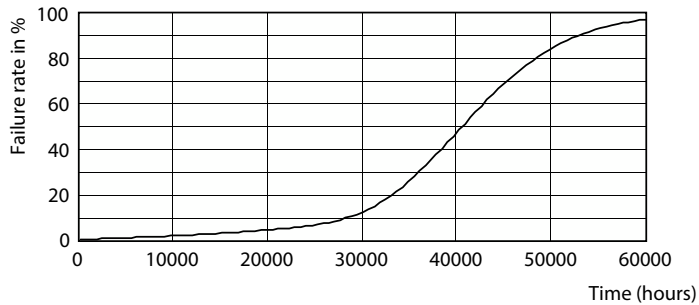

Käyttöikä

Life Expectancy Diagram - MAS LED ExpertColor 7.5-43W MR16 940 36D